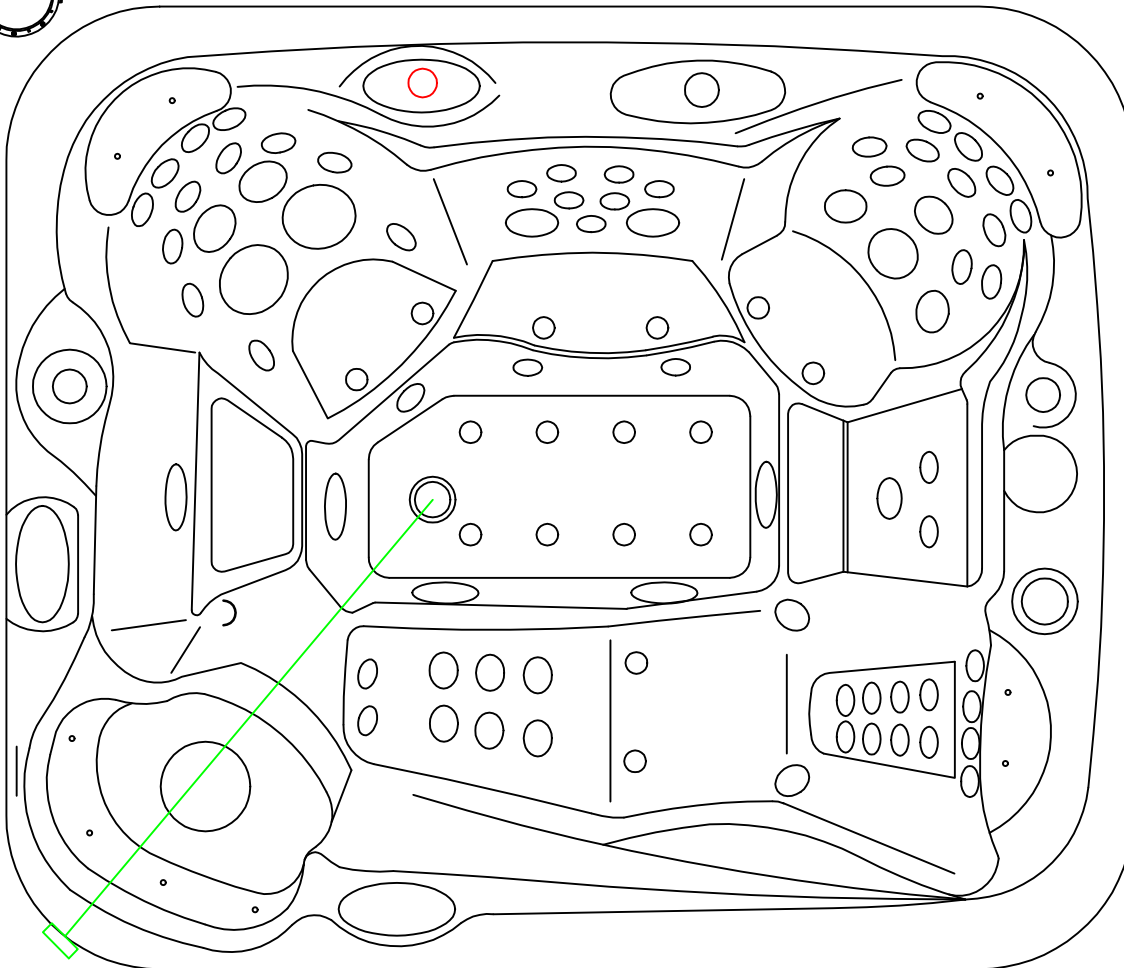

air pump
400W

water pump
1500W

water pump
2200W

heater
3000W

filter pump
250W

Spa AT-009